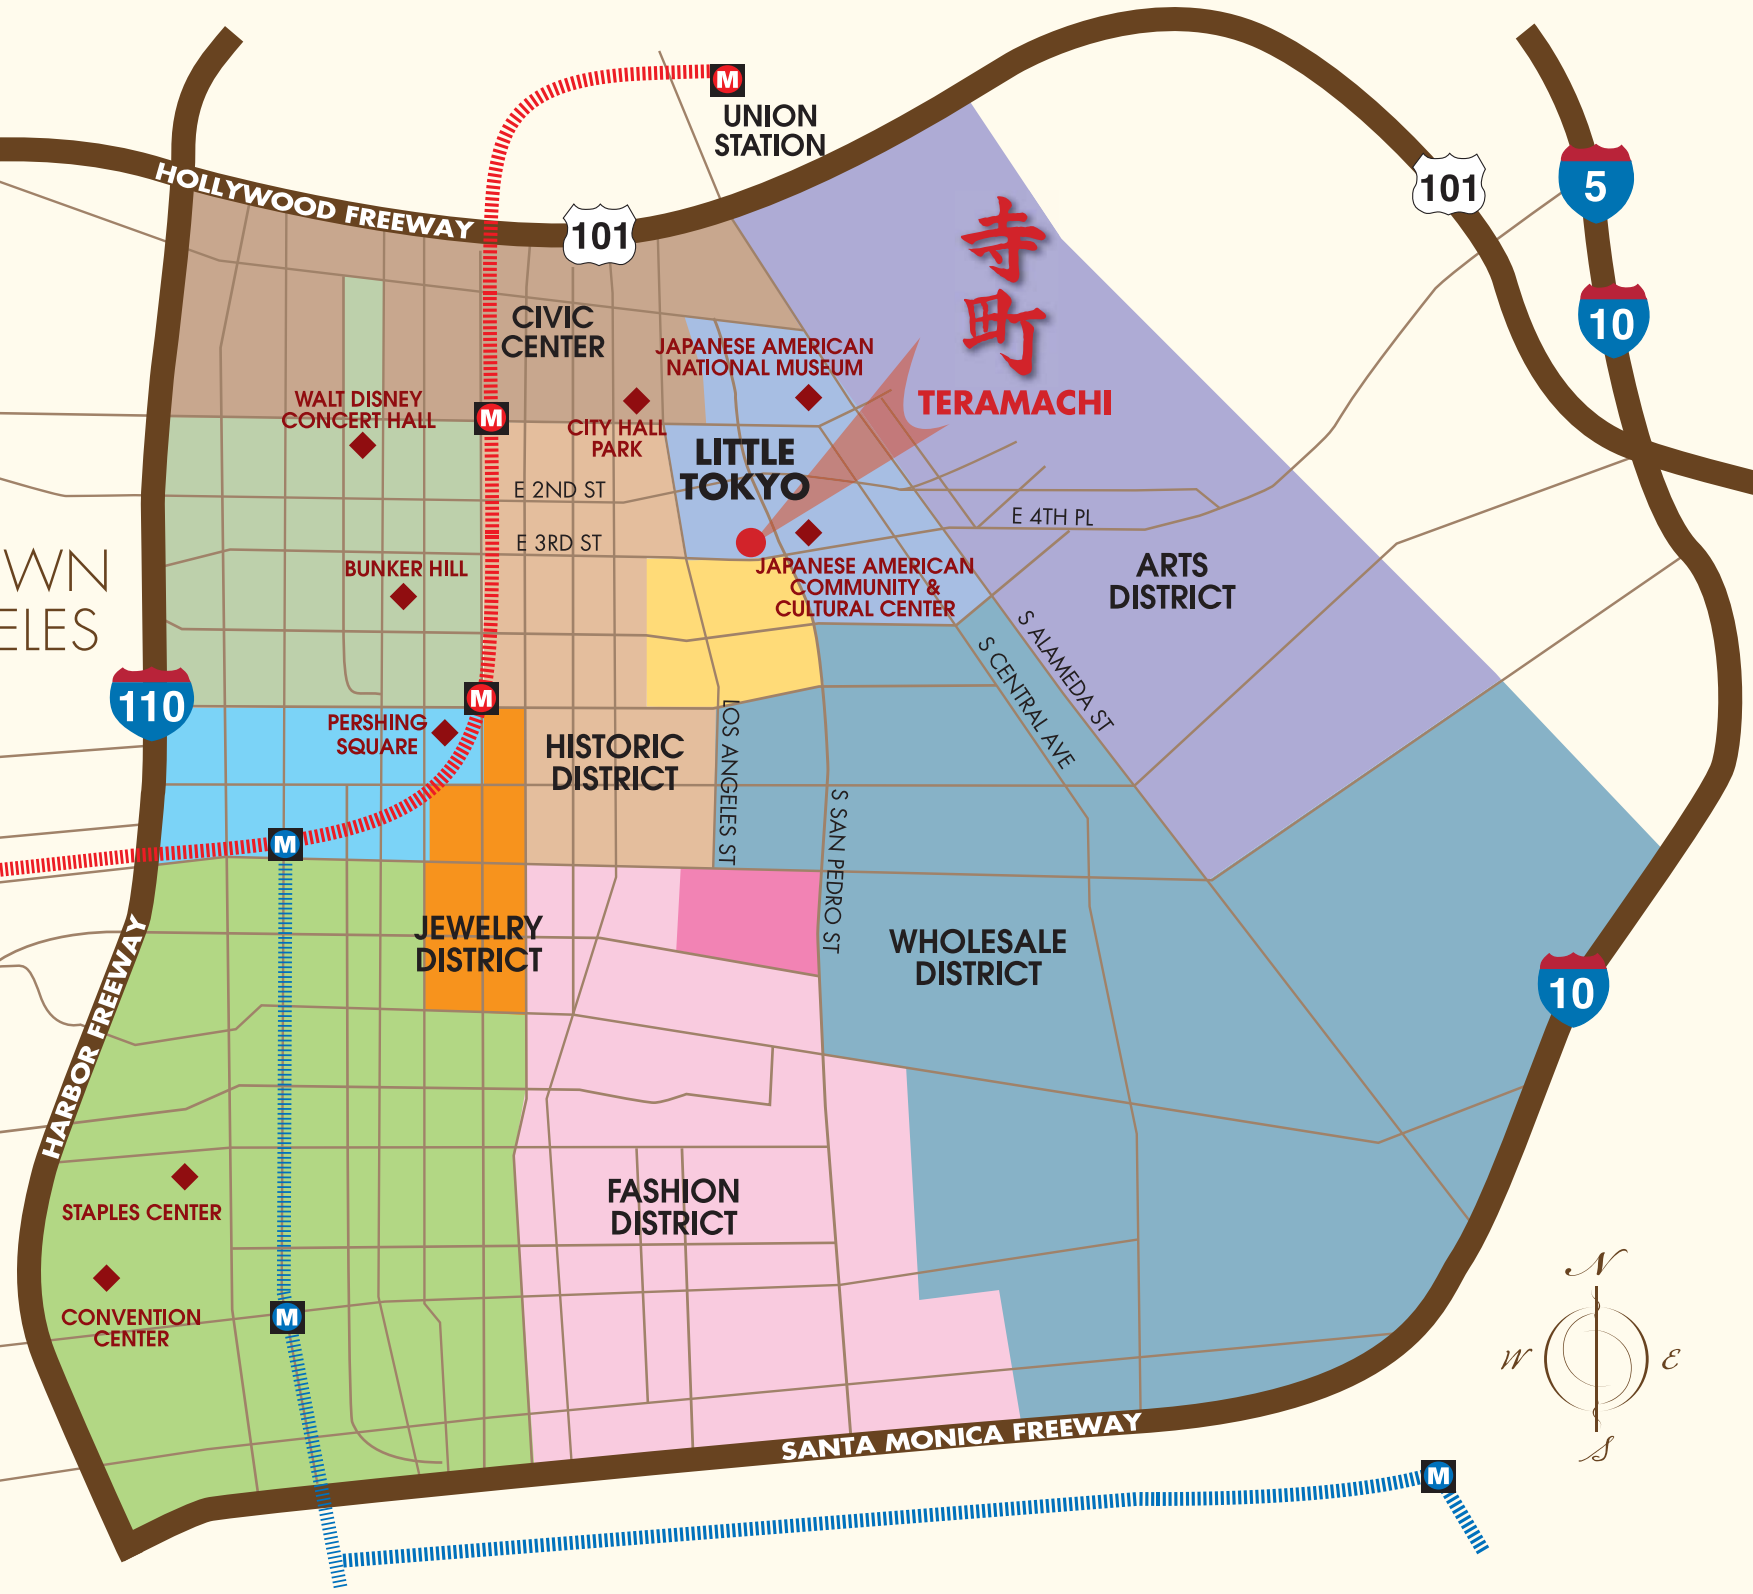

DOWNTOWN LOS ANGELES

UNION STATION

101

101

5

10

寺町
TERAMACHI

CIVIC CENTER

JAPANESE AMERICAN NATIONAL MUSEUM

WALT DISNEY CONCERT HALL

CITY HALL PARK

LITTLE TOKYO

E 2ND ST

E 3RD ST

E 4TH PL

JAPANESE AMERICAN COMMUNITY & CULTURAL CENTER

ARTS DISTRICT

BUNKER HILL

PERSHING SQUARE

HISTORIC DISTRICT

S ALAMEDA ST
S CENTRAL AVE

LOS ANGELES ST

S SAN PEDRO ST

WHOLESALE DISTRICT

10

JEWELRY DISTRICT

HARBOR FREEWAY

STAPLES CENTER

CONVENTION CENTER

FASHION DISTRICT

SANTA MONICA FREEWAY